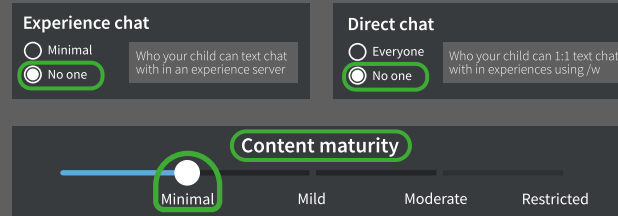

### STEP 1

You will then be prompted to enter your email address.

### STEP 2

You will then receive an email. If you already have an account, you will be prompted to link the child's account to yours. If you don't have an account, you will be asked to create one. You will have to verify your age within this process using a photo ID.

### STEP 3

After account set up is complete, go to 'Settings' and select 'Parental Controls'. This will show you all the child accounts that are assigned to you and the user's age. You should ensure the ages on these accounts are correct.

### STEP 4

We recommend reviewing all parental controls, especially the following: