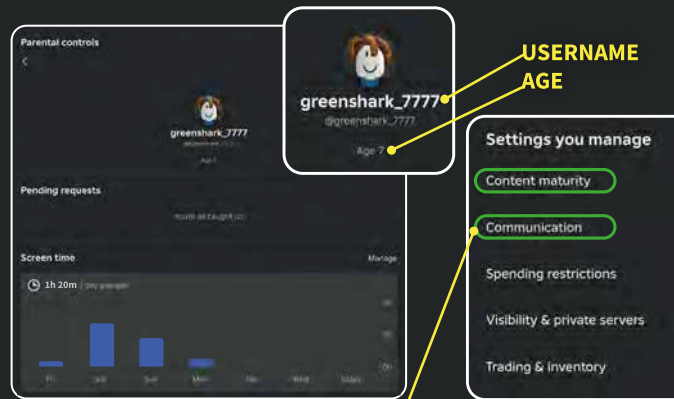

## PARENTAL CONTROLS

### STEP 1

You will then be prompted to enter your email address.

### STEP 2

You will then receive an email. If you already have an account, you will be prompted to link the child's account to yours. If you don't have an account, you will be asked to create one. You will have to verify your age within this process using a photo ID.

### STEP 3

After account set up is complete, go to 'Settings' and select 'Parental Controls'. This will show you all the child accounts that are assigned to you and the user's age. You should ensure the ages on these accounts are correct.